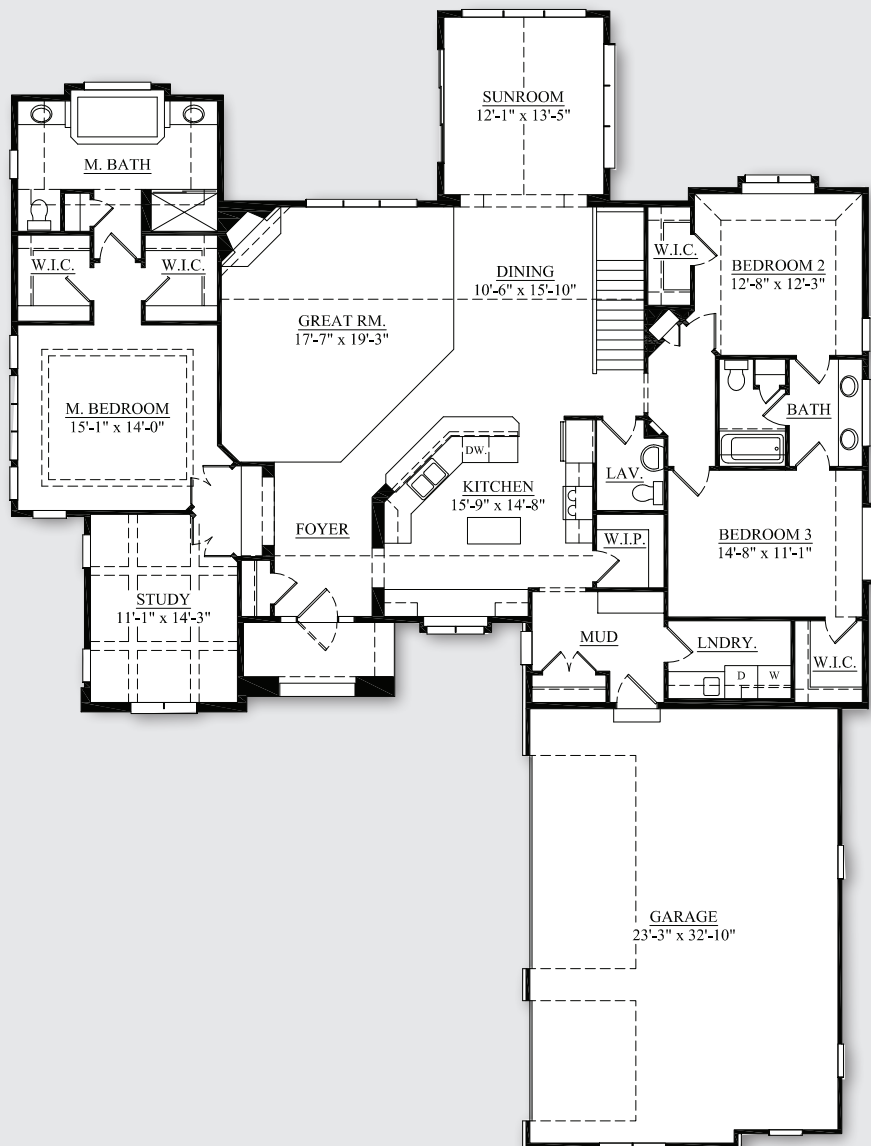

THE WASHBURN

Shown with manufactured stone option in lieu of brick.

PLAN DETAILS

- 2,608 Square Feet
- Overall size: 64'-8" x 86'-9"
- 3 bedrooms, 2.5 baths
- 3 car garage
- Study
- Sunroom